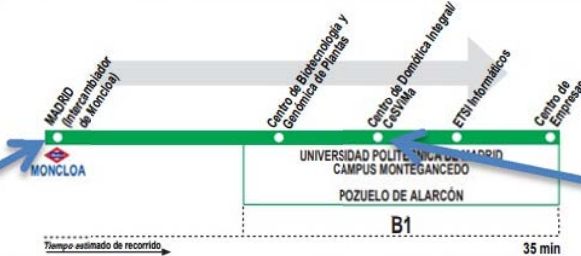

Logistic information for CeDInt visitors: How to get to CeDInt.

CeDInt is located in Campus de Montegancedo, 14 Km from the center of Madrid, in a specially protected natural environment. If you drive your own car please take in account that it may take you longer than expected to get here depending on traffic conditions. Find bellow a generic map with relative situation of the CeDInt Building against main transport centers.

"A"- Intercambiador de Moncloa - Paseo de Moret

Find your way to "Paseo de Ruperto Chapí (B in the map above)" where the bus to Montegancedo Begins, pay special attention to the timetables below.

Look for a green bus with number 865.

865 Bus Stop ("Paseo de Ruperto Chapí (B in the map above)").

POLITÉCNICA

"Ingeniamos el futuro"

CAMPUS DE EXCELENCIA INTERNACIONAL

CeDint POLITÉCNICA

UNIVERSIDAD POLITÉCNICA DE MADRID CENTRO DE DOMÓTICA INTEGRAL

Bus schedules

865 Madrid (Moncloa) - Campus UPM Montegancedo

Take Bus Here

Drop Bus Here

HORARIOS DE SALIDA DE MADRID (Calle Ruperto Chapi)						
080118	Lunes a viernes laborables (Vigente de 1 de septiembre a 31 de julio)					
A	7:50	8:20	9:35	10:20	13:35	14:40
			16:30	18:30		
Lunes a viernes laborables (Vigente agosto)						
A	7:20	8:20	9:20	14:45	15:45	16:45
						18:15
Notas: Sábados laborables, domingos y festivos sin servicio.						
BO	EMP. BOADILLA. Ctra. Madrid-Boadilla (M-511), p.k. 8,5. BOADILLA DEL MONTE. 28660 MADRID.					Tel: 91 633 13 00