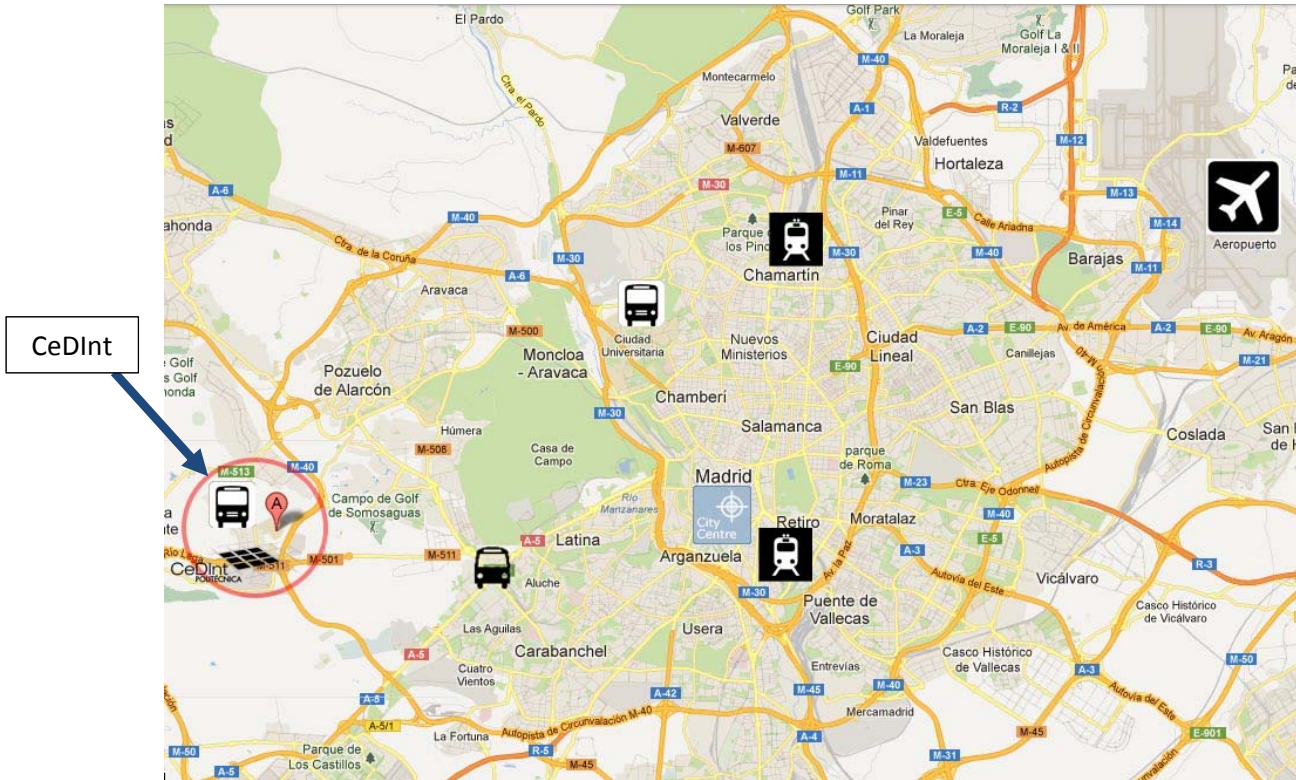

Logistic information for CeDInt visitors: How to get to CeDInt.

CeDInt is located in Campus de Montegancedo, 14 Km from the center of Madrid, in a specially protected natural environment. If you drive your own car please take in account that it may take you longer than expected to get here depending on traffic conditions. Find bellow a generic map with relative situation of the CeDInt Building against main transport centers.

Following you can find more information on how to arrive to CeDInt by car, taxi and bus.

ROUTES FROM MADRID TO CAMPUS DE MONTEGANCEDO

- If you drive your own car:** find your way to Motorway M-40 the second outer ring surrounding Madrid.
 - From M-40, if you are coming from **North** (driving counter clockwise) take **exit 38** and follow indications for U.P.M. Campus Montegancedo.

- If you are coming from **South** (driving clockwise) take **exit 36** and follow the signals to Campus de Montegancedo.

Once inside the campus go left in the first roundabout. Follow the road about 600m until you reach a T junction, and take right. The CeDInt building is the first to your right (200m). You can find parking space to your left in front of the building.

591 Bus Stop (Aluche's transportation hub)

Find your way to Aluche where the bus to Montegancedo begins, pay special attention to the timetables below as the service is very sparse.

You can get to Aluche by Metro (line 5) or by Train (*Cercanías RENFE*), the 591 Bus Stop is next to the Terminal of Aluche (see photo below).