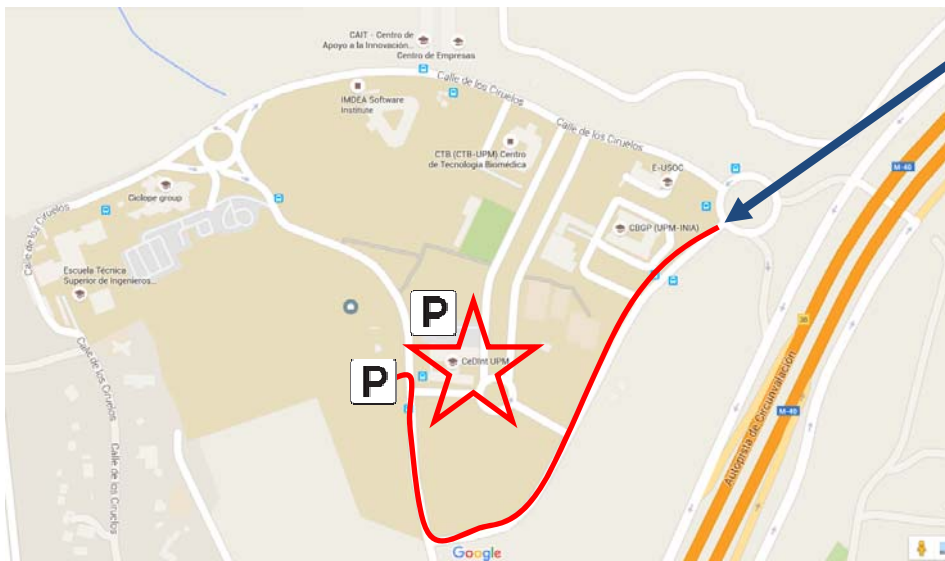

Logistic information for CeDInt visitors: How to get to CeDInt.

CeDInt is located in Campus de Montegancedo, 14 Km from the center of Madrid, in a specially protected natural environment. If you drive your own car please take in account that it may take you longer than expected to get here depending on traffic conditions. Find bellow a generic map with relative situation of the CeDInt Building against main transport centers.

- If you are coming from **South** (driving clockwise) take **exit 36** and follow the signals to Campus de Montegancedo.

Once inside the campus go left in the first roundabout. Follow the road about 600m until you reach a T junction, and take right. The CeDInt building is the first to your right (200m). You can find parking space to your left in front of the building.

2. If you come by taxi, please give these instructions to the driver:

El CeDint es un edificio del Campus de Montegancedo de la Universidad Politécnica de Madrid en Pozuelo de Alarcón, junto a la M-40. Para llegar vaya a la M-40.

Si viene del norte coja la **salida 38**, y continúe por la vía de servicio hasta ver una entrada a la derecha señalizada como **U.P.M. Campus de Montegancedo**.

Si viene desde el sur es la **salida 36** y las indicaciones son las mismas, **U.P.M. Campus de Montegancedo**, teniendo que cruzar la M-40 por debajo a su izquierda.