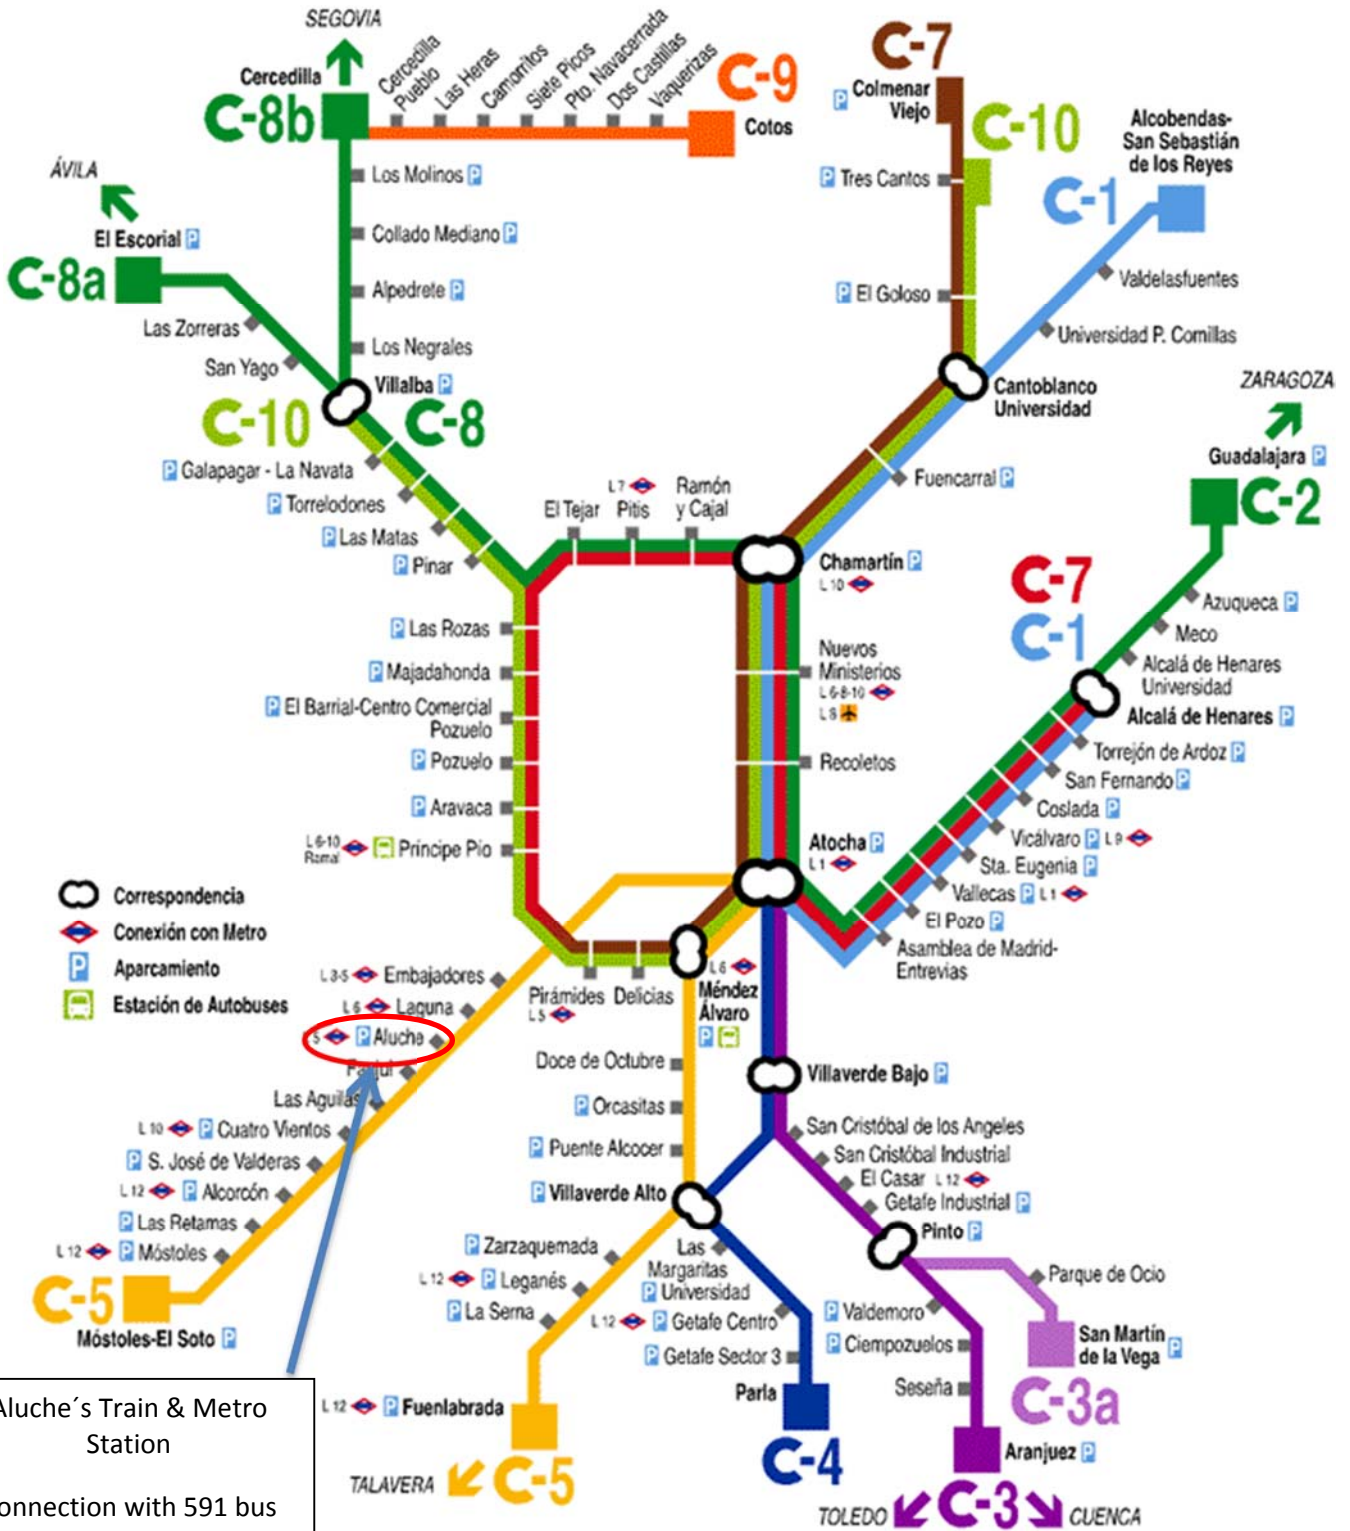

POLITÉCNICA

"Ingeniamos el futuro"

CAMPUS DE EXCELENCIA INTERNACIONAL

CeDint POLITÉCNICA

UNIVERSIDAD POLITÉCNICA DE MADRID CENTRO DE DOMÓTICA INTEGRAL

Train map (Cercanías RENFE)