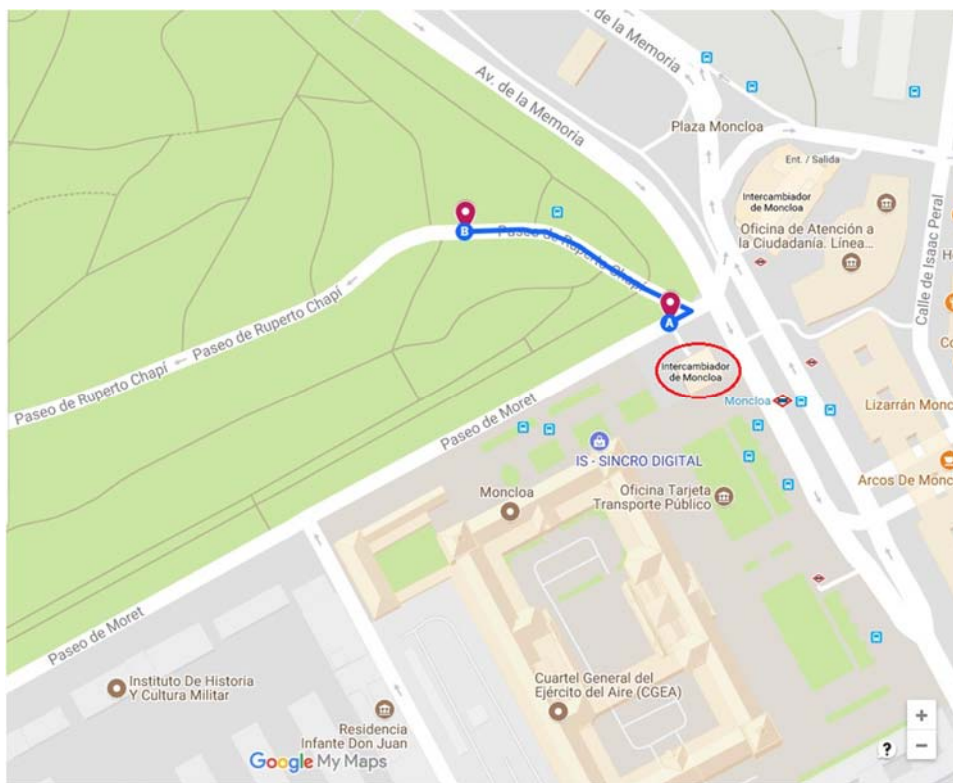

865 Bus Stops ("A" - Intercambiador de Moncloa - Paseo de Moret & "B" Paseo de Ruperto Chapí)