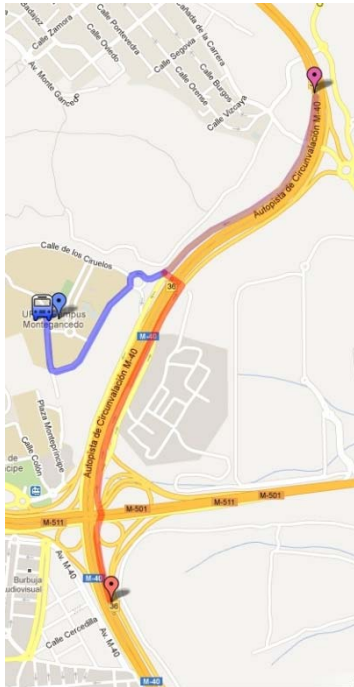

2. If you come by taxi, please give these instructions to the driver:

El CeDint es un edificio del Campus de Montegancedo de la Universidad Politécnica de Madrid en Pozuelo de Alarcón, junto a la M-40. Para llegar vaya a la M-40.

Si viene del norte coja la **salida 38**, y continúe por la vía de servicio hasta ver una entrada a la derecha señalizada como **U.P.M. Campus de Montegancedo**.

Si viene desde el sur es la **salida 36** y las indicaciones son las mismas, **U.P.M. Campus de Montegancedo**, teniendo que cruzar la M-40 por debajo a su izquierda.

Una vez dentro del campus gire a la izquierda en la primera rotonda, continúe 600m y continúe por la derecha en el cruce, el CeDint es primer edificio a la derecha (200m del cruce).

3. Access by bus:

- **865 line**